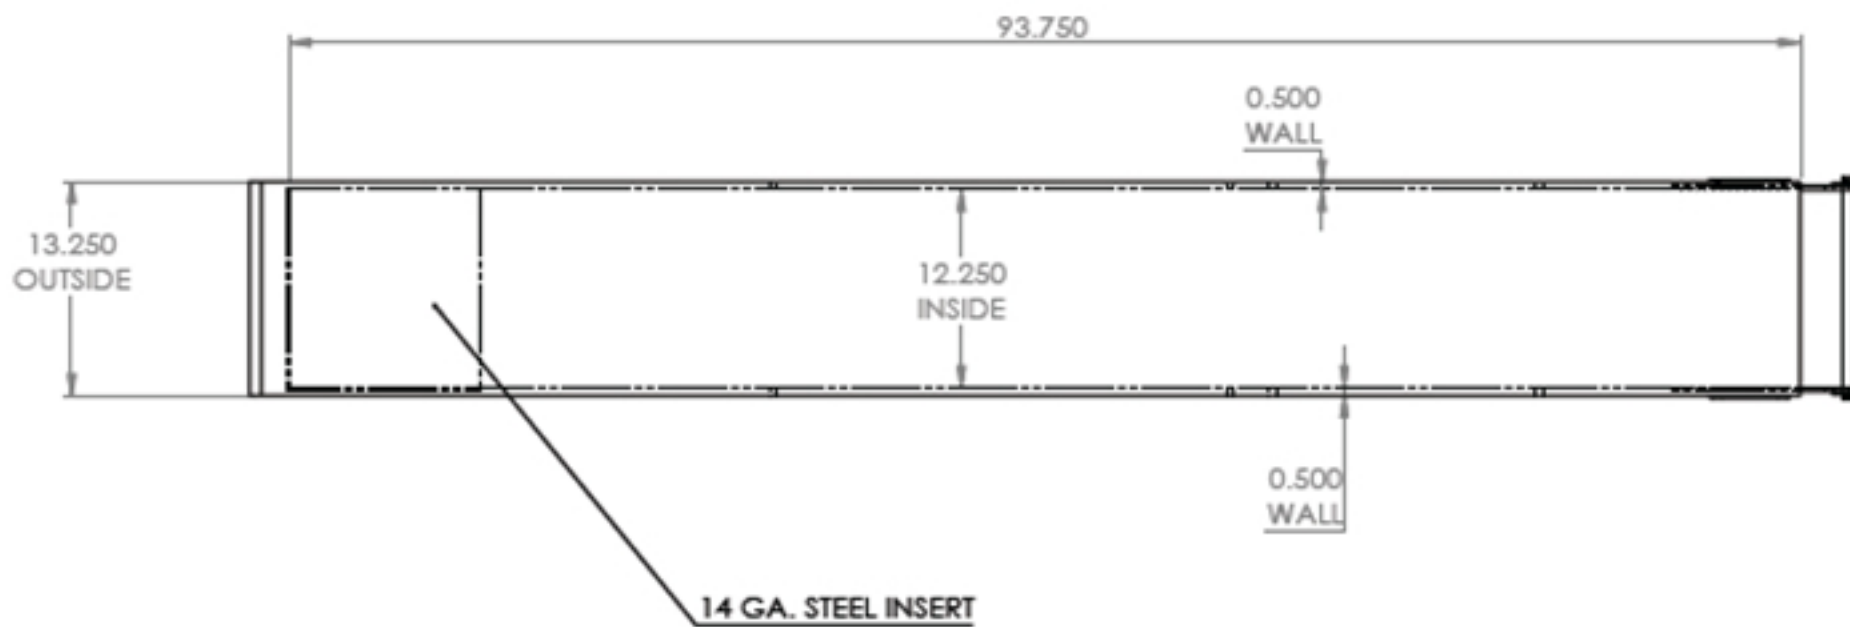

DETAIL A

12 Inch Boot

ELASTOMER SPECIALTIES, INC.
2210 SOUTH HWY 69
WAGONER, OK. 74467

UNLESS OTHERWISE SPECIFIED:		TITLE:		SIZE	
DIVISIONS ARE IN INCHES		12 INCH EZ-BOOT		B	
TOLERANCES:		CUSTOMER		CUSTOMER DWG. NO.	
FRACTIONAL: 1/16		ESI NO.		SHEET 1 OF 1	
ANGULAR: MACH 3 BEND 1		REV 0			
TWO PLACE DECIMAL 1/2					
THREE PLACE DECIMAL 1/4					

MATERIAL:
DATE DRAWN: 8/16/2018
DRAWN BY: T. MARTIN
SCALE: WEIGHT:

DO NOT SCALE DRAWING